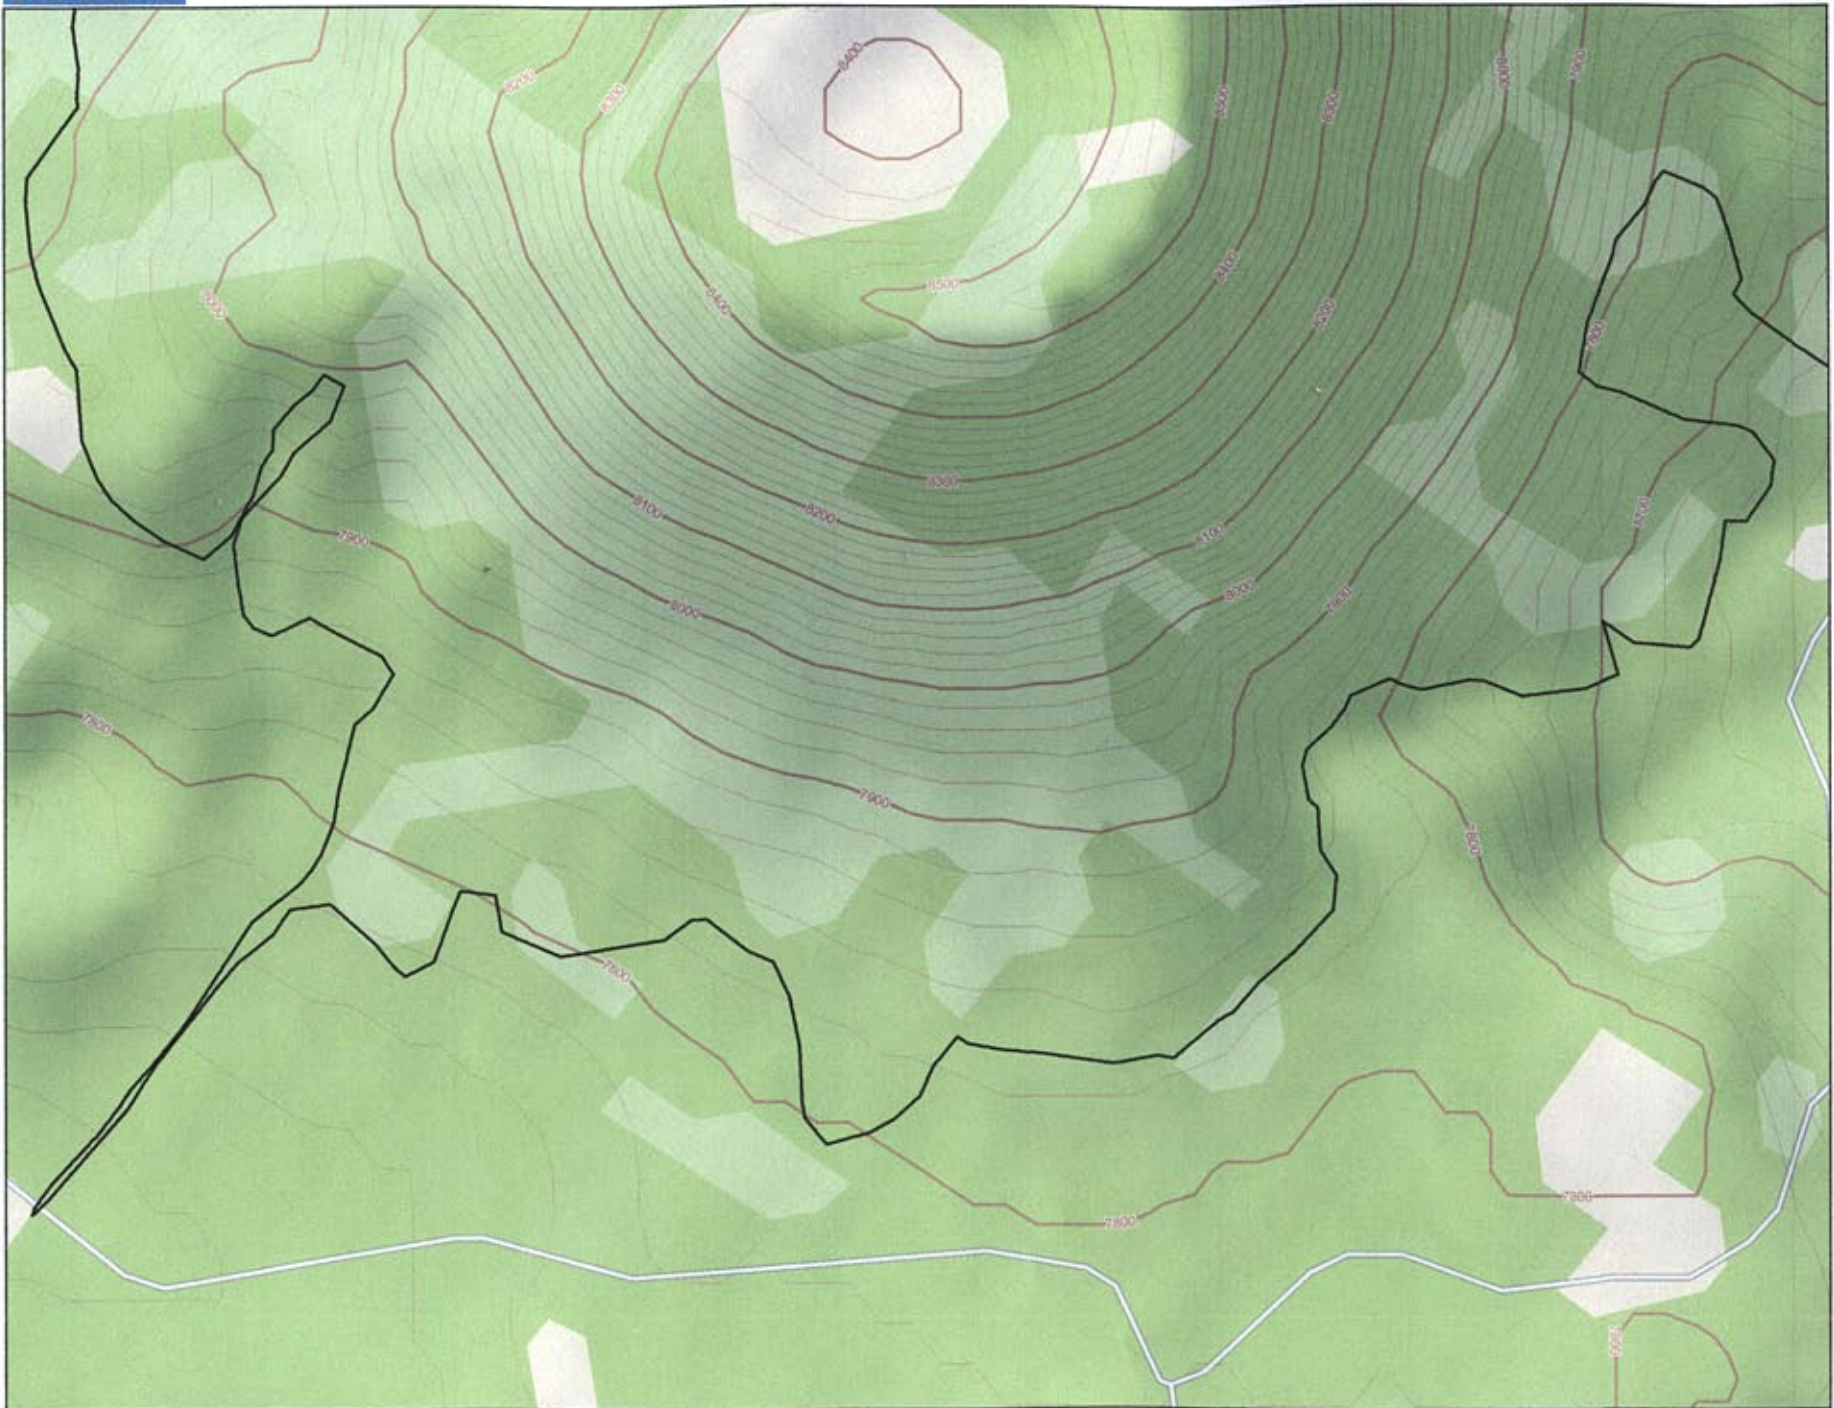

Data use subject to license.
© 2006 DeLorme. Topo USA® 6.0.
www.delorme.com